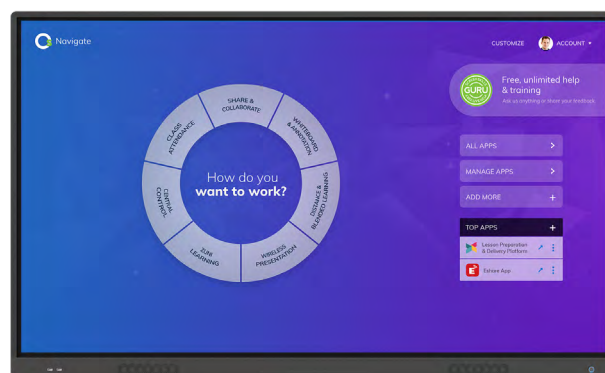

ADVANCED BUSINESS EQUIPMENT