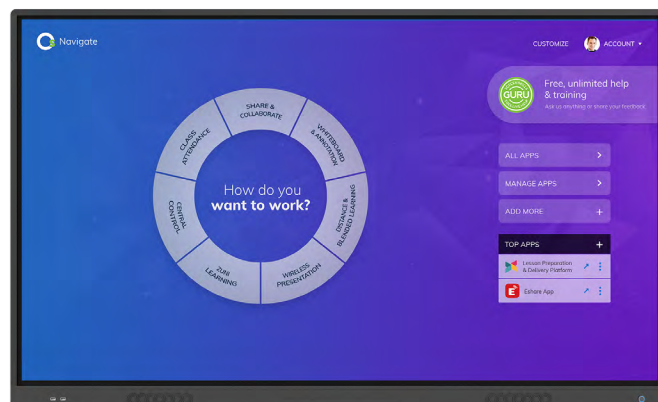

ADVANCED BUSINESS EQUIPMENT